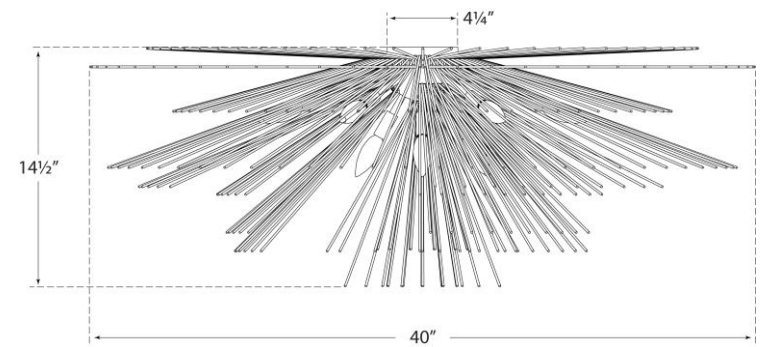

SPEC SHEET

Strada Large Flush Mount

Item # KW 4071BSL

Designer: Kelly Wearstler

Height: 14.5"

Width: 40"

Finishes: AI, BSL, G, PN

Socket: 10 - E12 Candelabra

Wattage: 10 - 60 C

VISUAL COMFORT