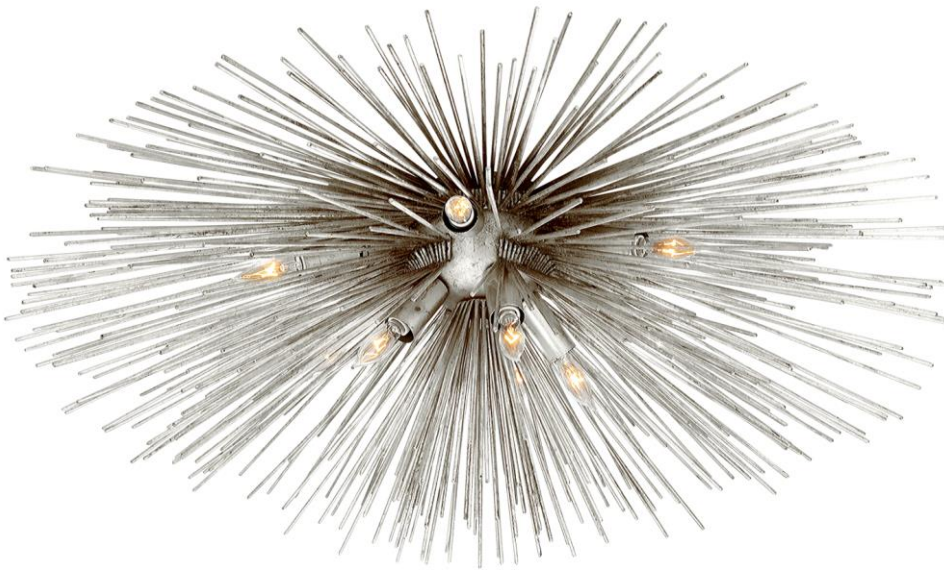

SPEC SHEET

Strada Large Flush Mount

Item # KW 4071BSL

Designer: Kelly Wearstler

Height: 14.5"

Width: 40"

Finishes: AI, BSL, G, PN

Socket: 10 - E12 Candelabra

Wattage: 10 - 60 C

VISUAL COMFORT